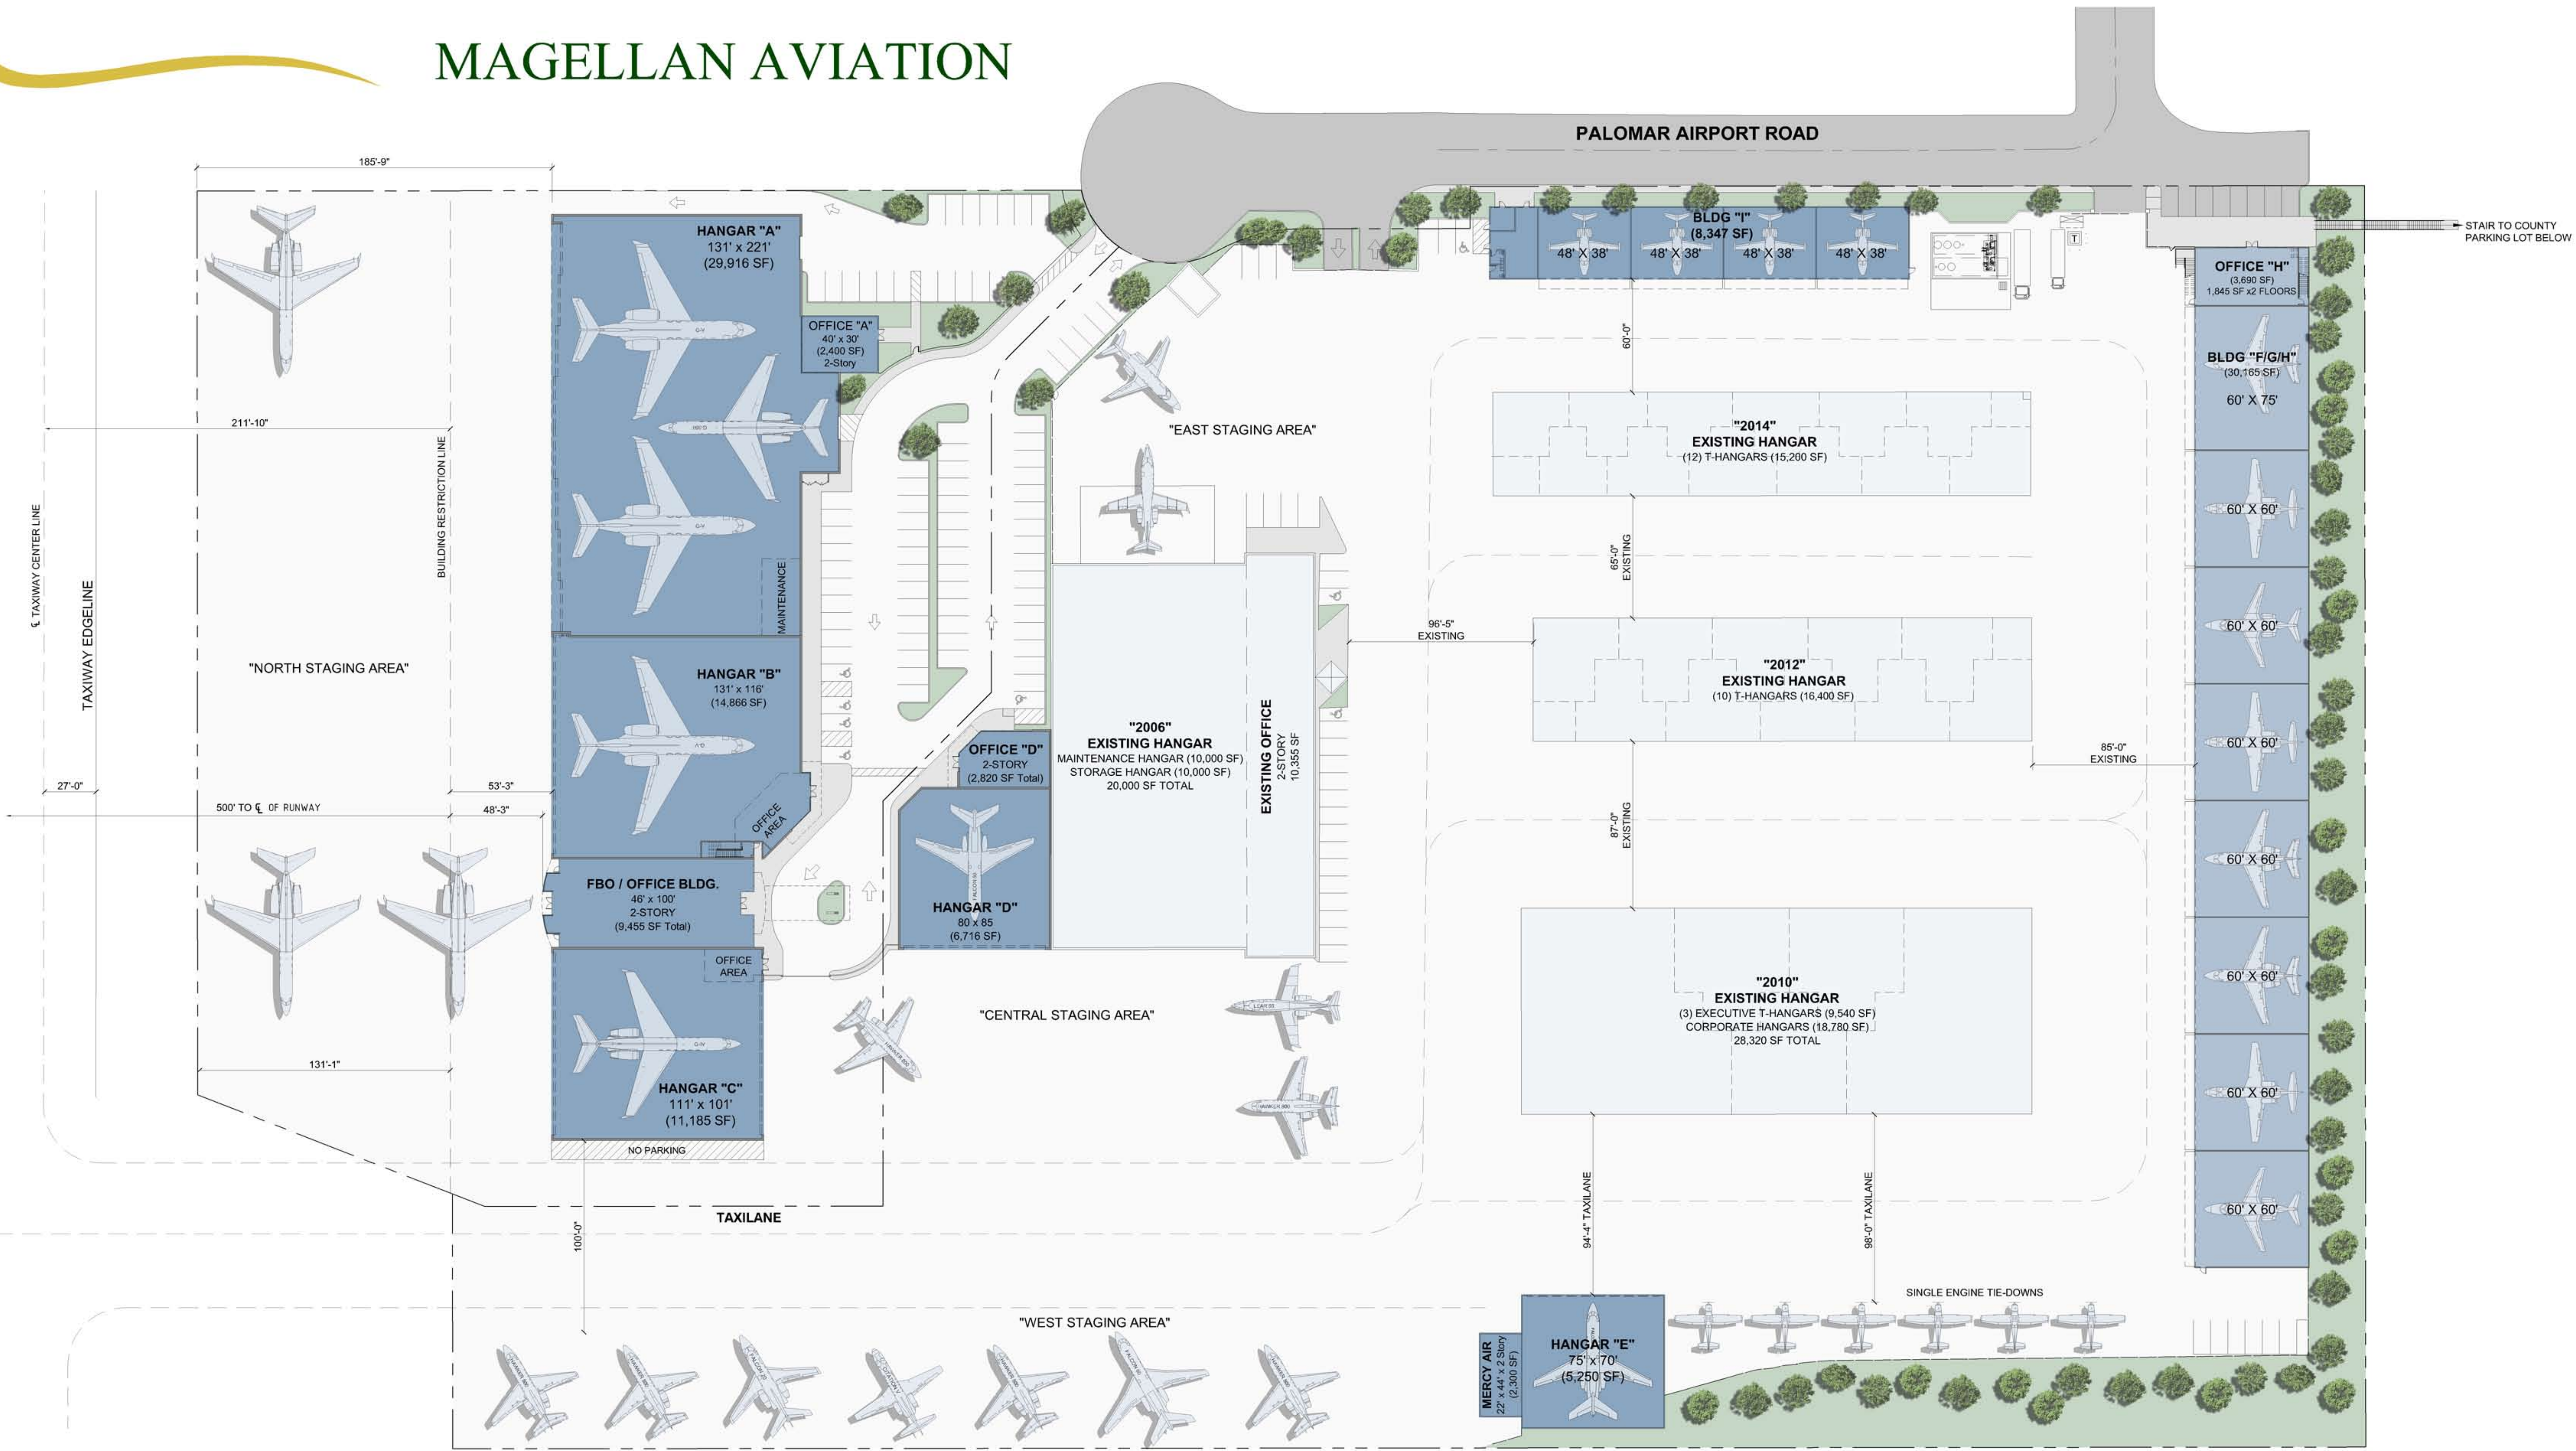

MAGELLAN AVIATION

EXISTING AREAS	AREA	PHASE I	AREA
OFFICES	10,355 SF	HANGAR "A"	29,916 SF
25 T-HANGARS	31,600 SF	OFFICE "A"	2,400 SF
STORAGE/CORP. HANGARS	28,320 SF	HANGAR "B"	14,866 SF
MAINTENANCE/STORAGE HANGAR	20,000 SF	FBO	9,455 SF
TOTAL	90,275 SF	HANGAR "C"	11,185 SF
		HANGAR "D"	6,716 SF
		OFFICE "D"	2,820 SF
		HANGAR "E"	5,250 SF
		OFFICE "E" (MERCY AIR)	1,832 SF
		BLDG "T"	8,347 SF
		TOTAL	92,787 SF

PARKING	AREA
PARKING PROVIDED	129 Spaces

LEGEND	
[Light Blue Box]	EXISTING BUILDINGS
[Dark Blue Box]	PROPOSED BUILDINGS